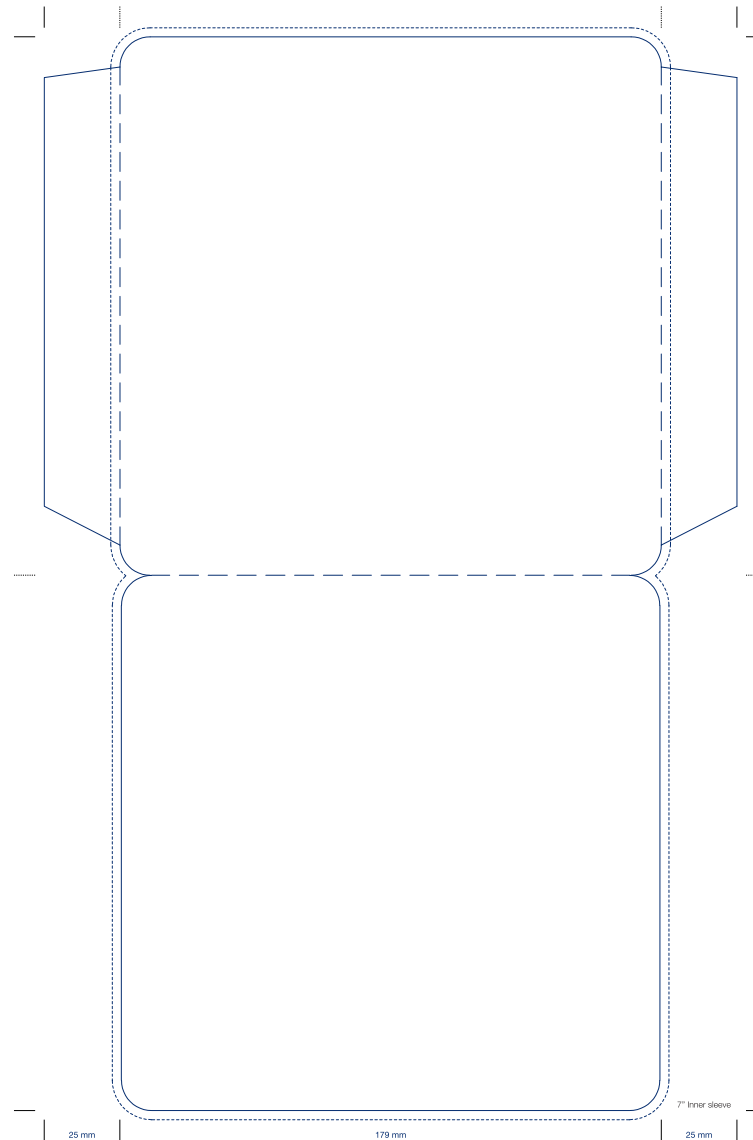

### FINISHED FORMAT .....

179 X 178 MM

### OPEN FORMAT .....

229 X 355 MM

Use the attached or separate delivered template files for layout (.idml for InDesign or .pdf, suitable for other design applications)

At 40% true size. This preview is not suited for design purposes!  
Use the attached or separate delivered templates.

# SPECIFICATIONS

25 mm

179 mm

25 mm

7" Inner sleeve

179 mm

177 mm