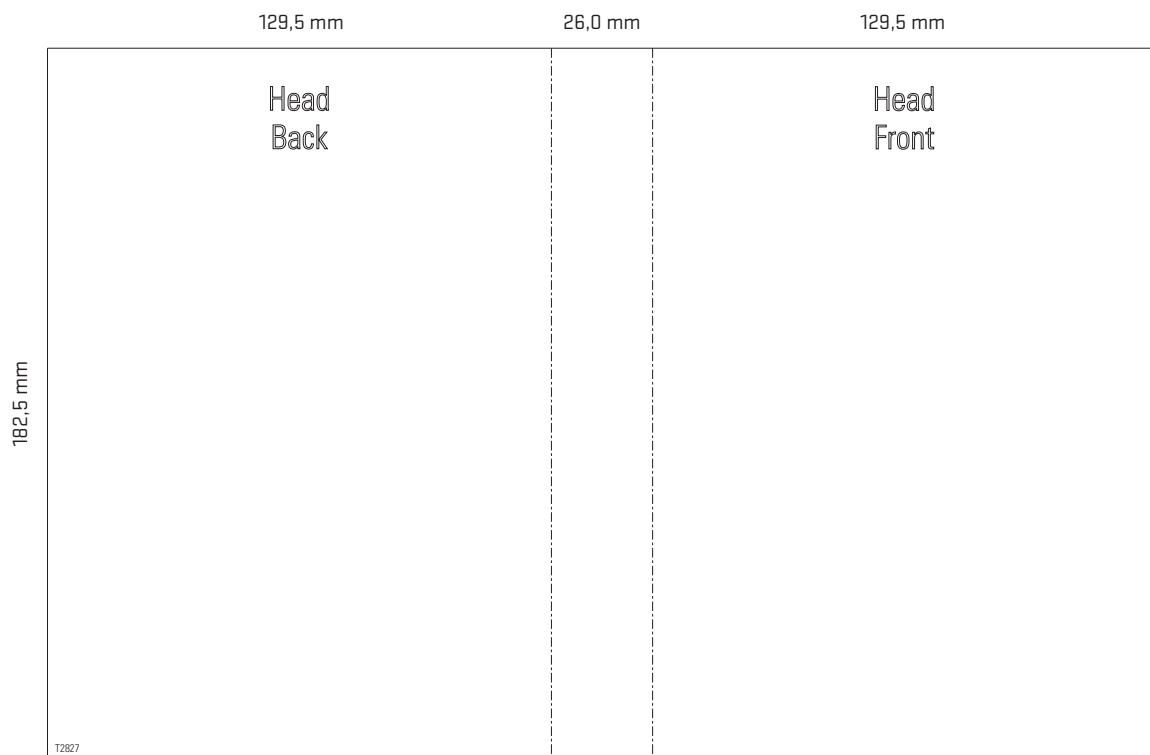

Template for

DVD - Sleeve

Spec. No.: --
Template-No.: 2827

Open format:	285,0 x 182,5 mm
Closed format:	129,5 x 182,5 x 26,0 mm
Width of spine:	26,0 mm
Material:	150 gsm gloss art paper as standard

Please find the related EPS and layout files attached to this PDF.

Measurement input

scaling: 45 % • bleed: 3 mm

Folding layout

Front Panel

Printing area

front printing