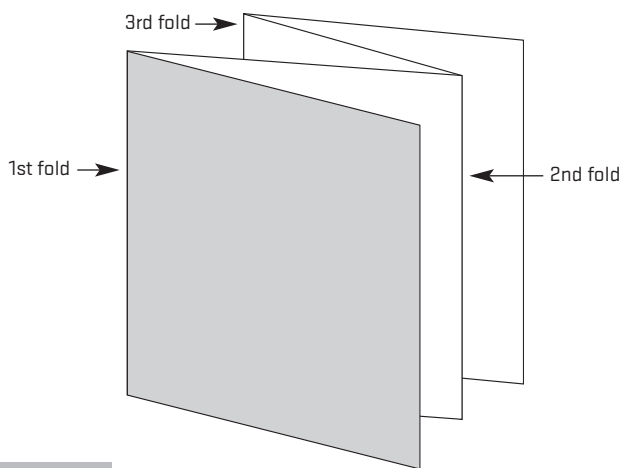

Template for

BD - Booklet

Template-No.: 2252

Open format: 479,0 x 146,0 mm
Closed format: 120,5 x 146,0 mm
Number of pages: 8
Fold: concertina fold
Material: 160 gsm gloss art paper as standard

Measurement input

scaling: 36 % • bleed: 3 mm

Folding layout

Printing area