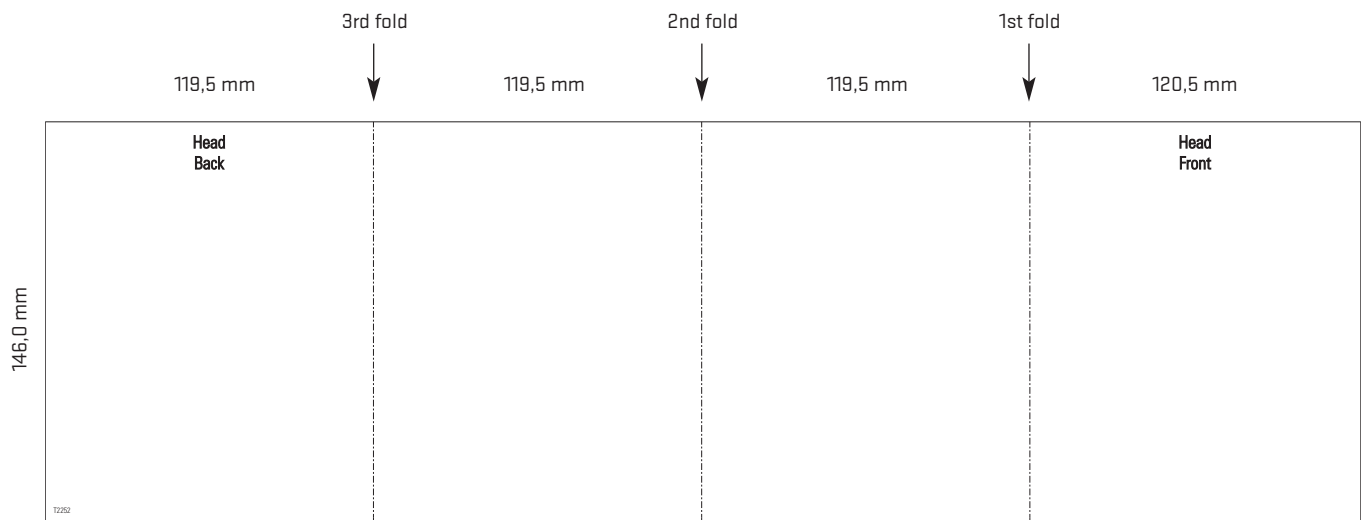

Template for

BD - Booklet

Template-No.: 2252

Open format: 479,0 x 146,0 mm
Closed format: 120,5 x 146,0 mm
Number of pages: 8
Fold: concertina fold
Material: 160 gsm gloss art paper as standard

Measurement input

scaling: 36 % • bleed: 3 mm

Folding layout

Printing area