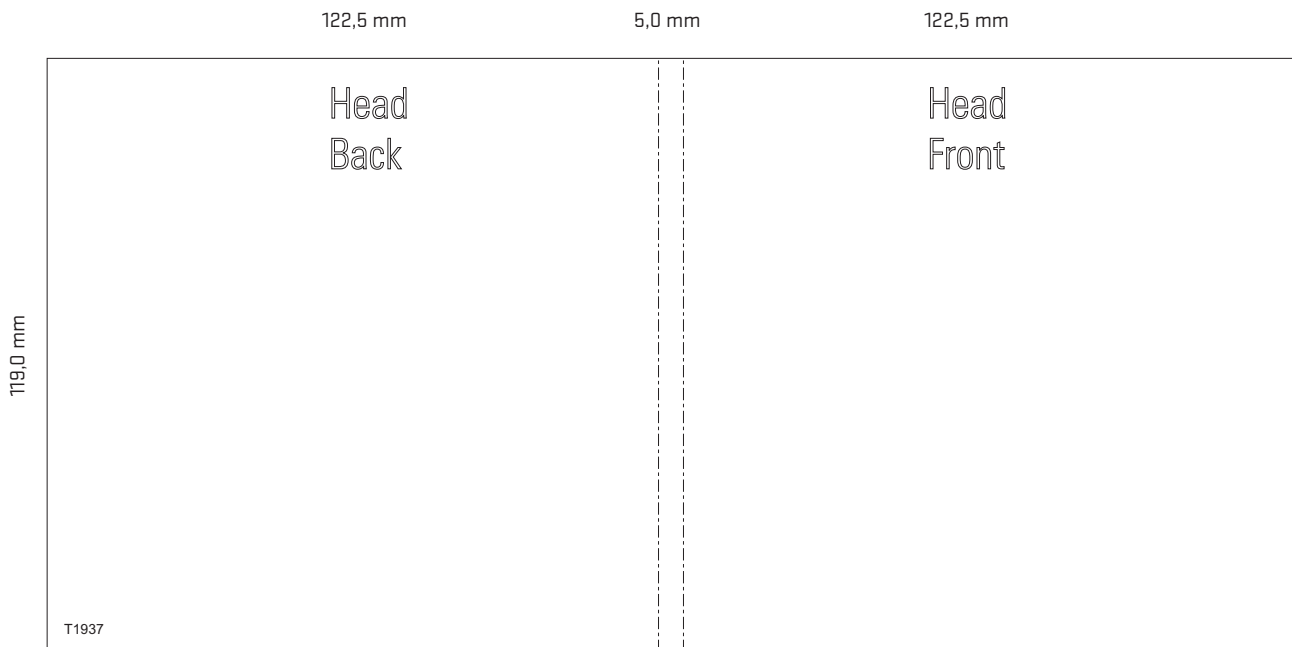

Template for

Inlay for PP-Box Ultra Slim

Template-No.: 1937

Open format:	250,0 x 119,0 mm
Closed format:	122,5 x 119,0 x 5,0 mm
Width of spine:	5,0 mm
Material:	160 gsm, gloss art paper as standard
Remarks:	PP-Box Ultra Slim - customer supplied

Please find the related EPS and layout files attached to this PDF.

Measurement input

scaling: 66 % • bleed: 3 mm

Folding layout

Printing area