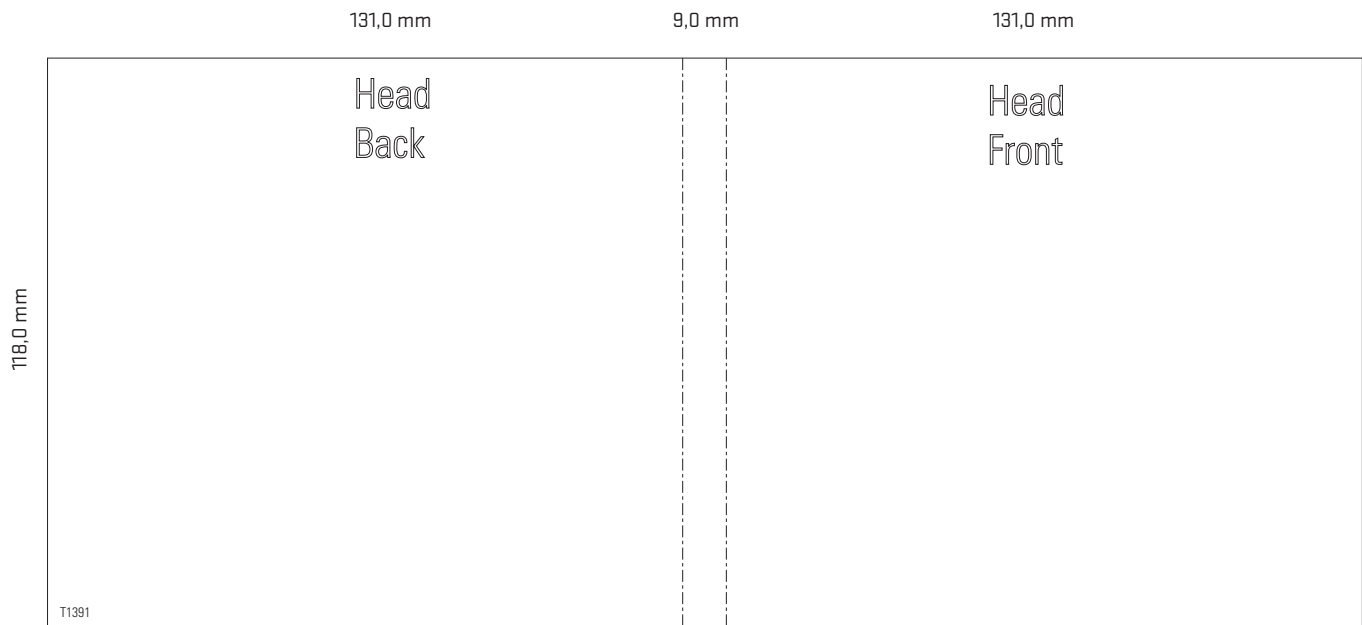

Template for

DVD - Sleeve

Template-No.: 1391

Open format:	271,0 x 118,0 mm
Closed format:	131,0 x 118,0 x 9,0 mm
Width of spine:	9,0 mm
Material:	160 gsm, gloss art paper as standard
Specials:	half size dvd case YP-B02S

Please find the related EPS and layout files attached to this PDF. G

Measurement input

scaling: 70 % • bleed: 3 mm

Folding layout

Front Panel

Printing area

front printing