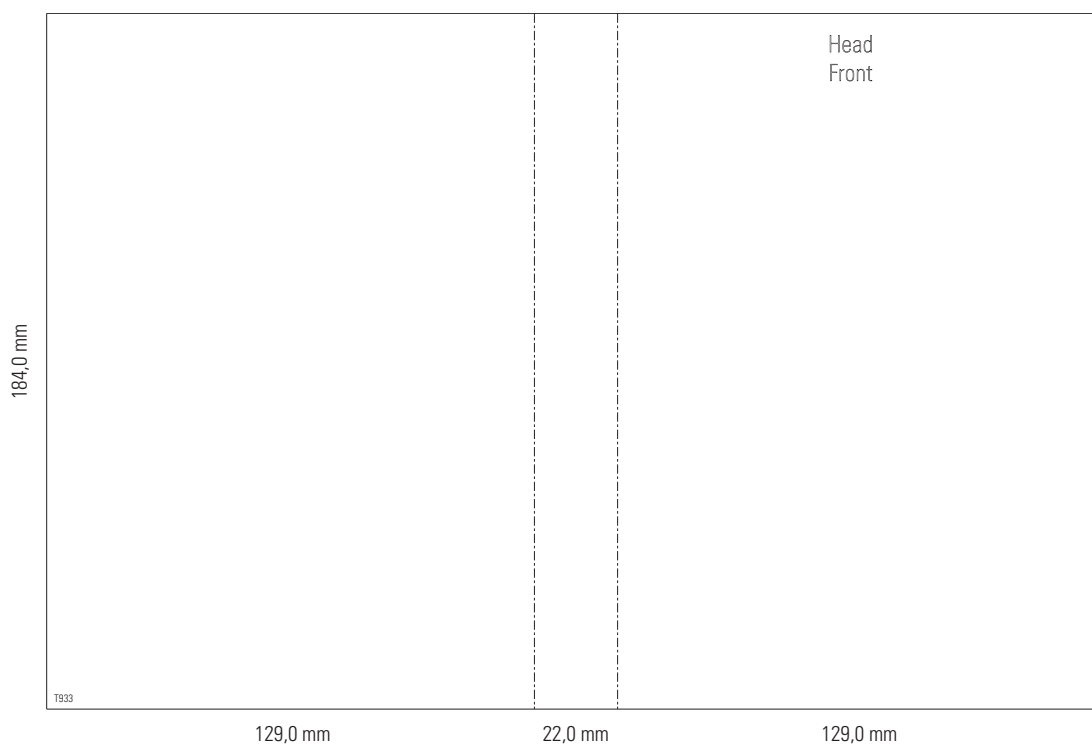

Template for

DVD – Inlay for 22mm Scanavo-Box

Template-No.: 0933

Open format: 280,0 x 184,0 mm
Closed format: 129,0 x 184,0 x 22,0 mm
Width of spine: 22,0 mm
Material: 135 gsm, gloss art paper as standard

Please find the related EPS and layout files attached to this PDF.

measurement input

scaling: 50 % • bleed: 3 mm

folding layout