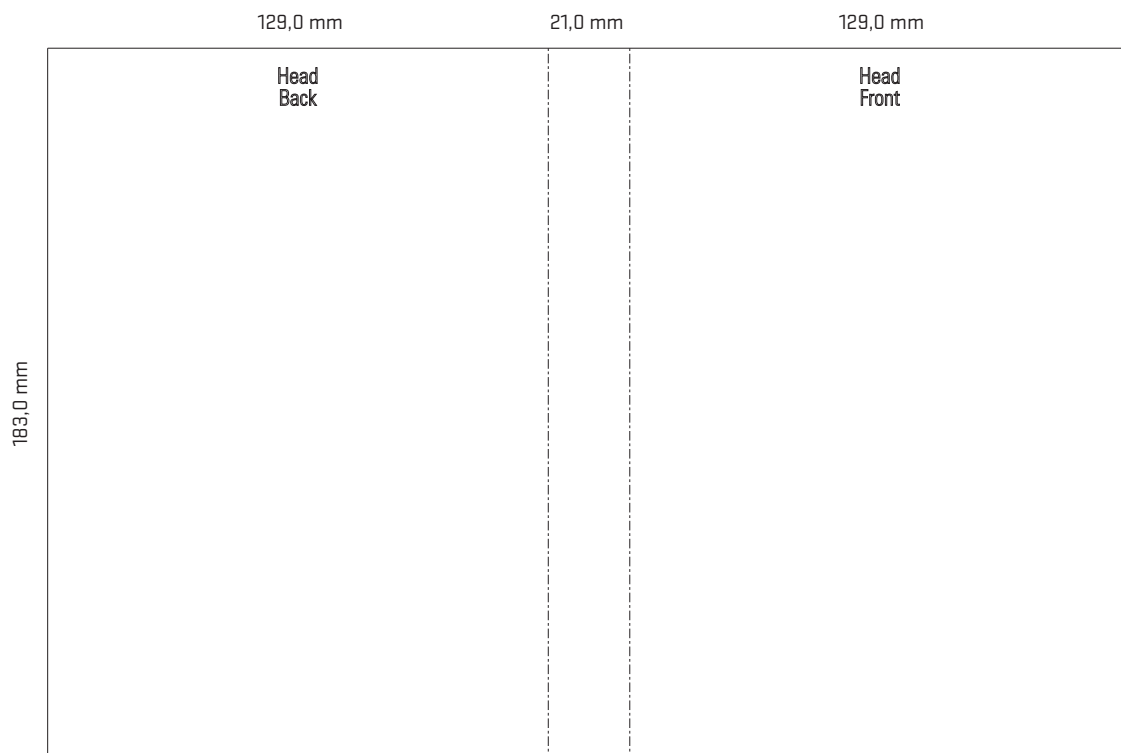

Template for

DVD - Sleeve

Spec. No.: --
Template-No.: 0486

Open format: 279,0 x 183,0 mm
Closed format: 129,0 x 183,0 x 21,0 mm
Width of spine: 21,0 mm
Material: 160 gsm gloss art paper as standard

Measurement input

scaling: 51 % • bleed – Beschnitt: 3 mm

Folding layout

Printing area

front printing