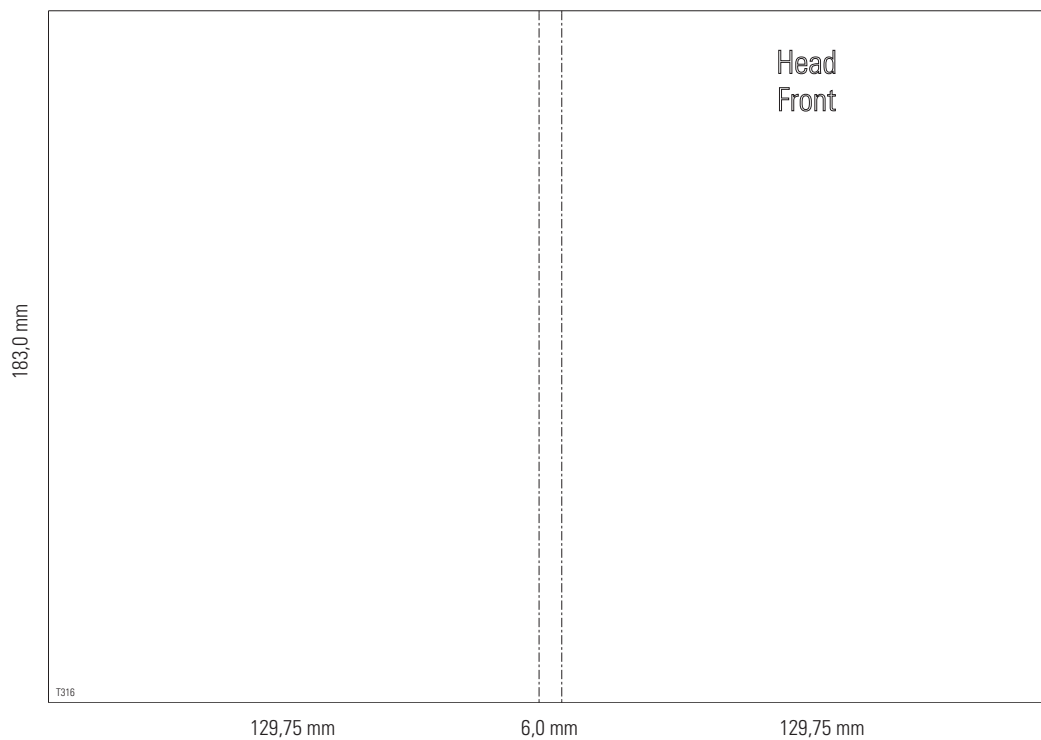

Template for

DVD – Inlay Thinpak

Template-No.: 0316

Open format: 265,5 x 183,0 mm
Closed format: 129,75 x 183,0 x 6,0 mm
Spine thickness: 6,0 mm
Material: 135 gsm, gloss art paper as standard

Please find the related EPS and layout files attached to this PDF.

measurement input

scaling: 50 % • bleed: 3 mm

folding layout

Front Panel