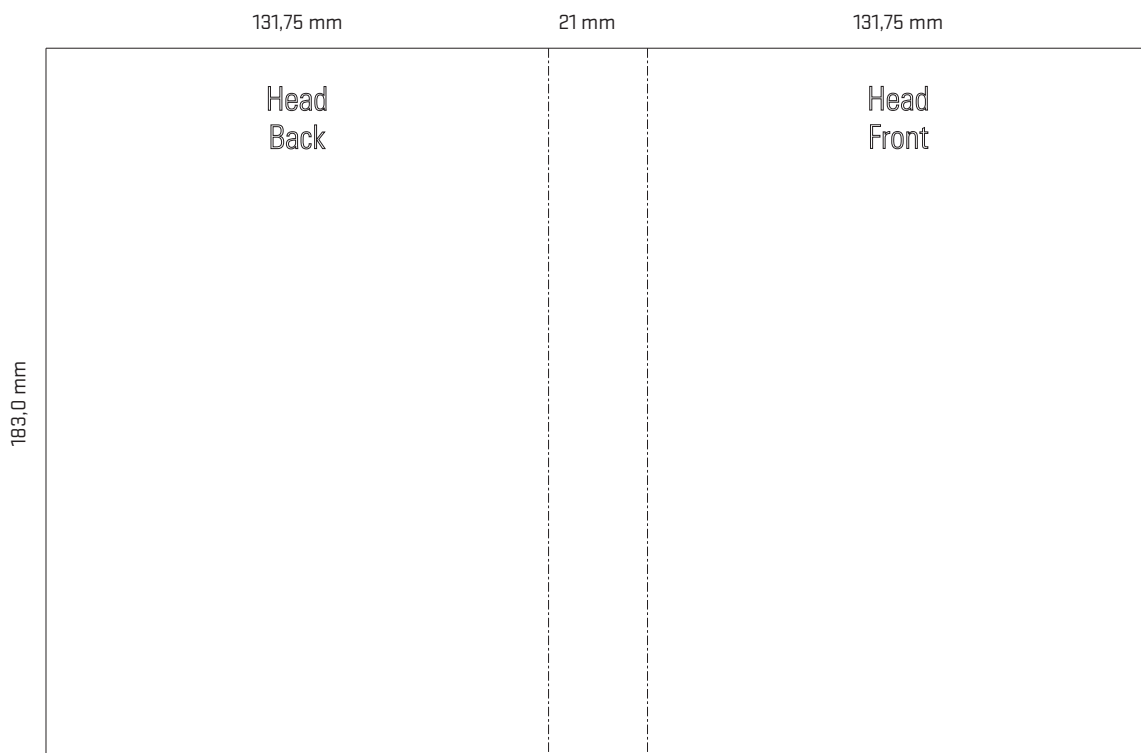

Template for

DVD - Inlay

Template-No.: 0261

Open format:	284,5 x 183,0 mm
Closed format:	131,75 x 183,0 x 21 mm
Width of spine:	21 mm
Material:	160 gsm gloss art paper as standard

Please find the related EPS and layout files attached to this PDF.

Measurement input

scaling: 51 % • bleed: 3 mm

Folding layout

Printing area

front printing