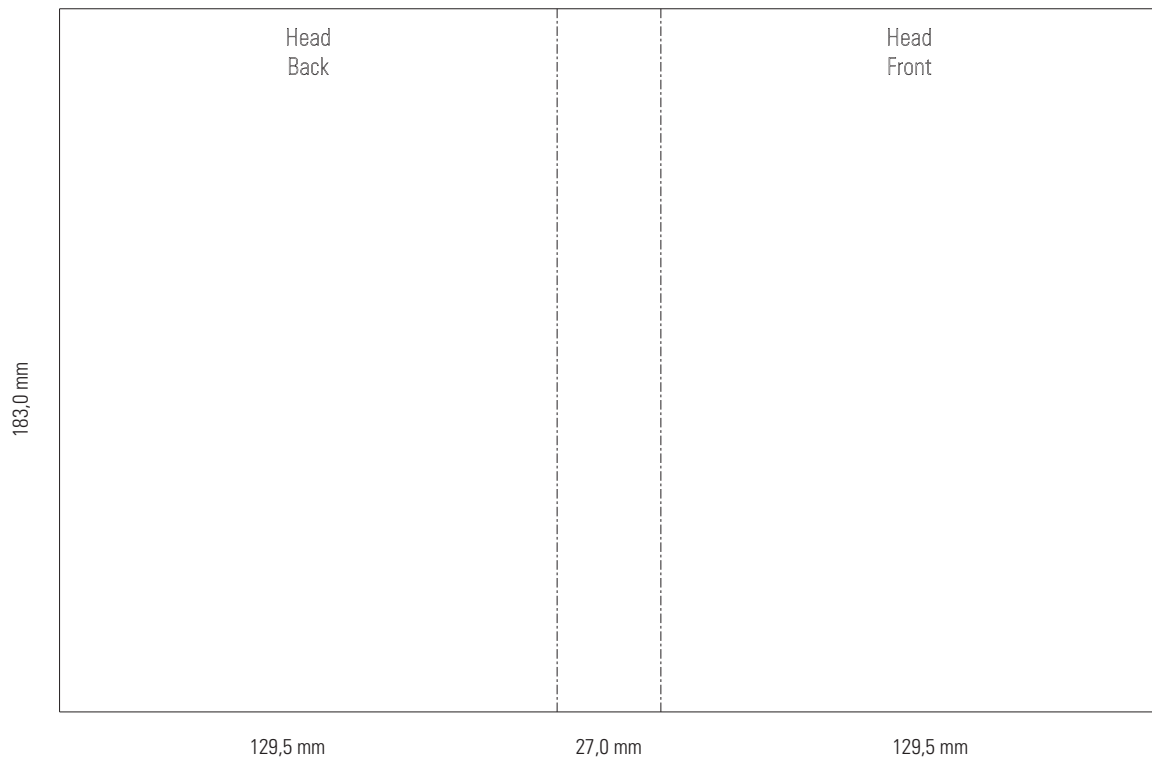

Template for

DVD - Inlay

Template-No.: 0149

Open format:	286,0 x 183,0 mm
Closed format:	129,5 x 183,0 x 27,0 mm
Width of spine:	27,0 mm
Material:	160 gsm gloss art paper as standard
Specials:	3 disc Slim Triple ALPHApac

Please find the related EPS and layout files attached to this PDF.

Measurement input

scaling: 55 % • bleed: 3 mm

Folding layout

Printing area

front printing