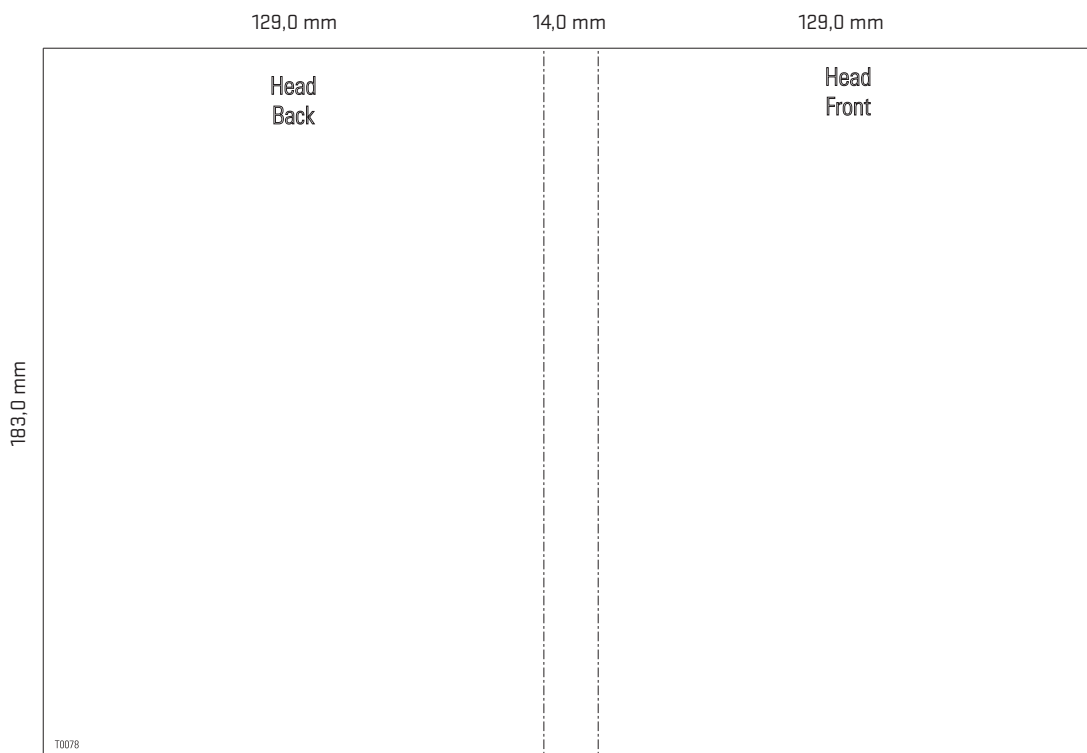

## Template for

## DVD - Inlay Amaray

Spec. No.: A14\_S  
Template-No.: 0078

Open format:	272,0 x 183,0 mm
Closed format:	129,0 x 183,0 x 14,0 mm
Width of spine:	14,0 mm
Material:	150 gsm, gloss art paper as standard

Please find the related EPS and layout files attached to this PDF.

### measurement input

© Cinram. Unregistered Design Right. All Rights Reserved

scaling: 51 % • bleed: 3 mm

### Folding layout

Front Panel